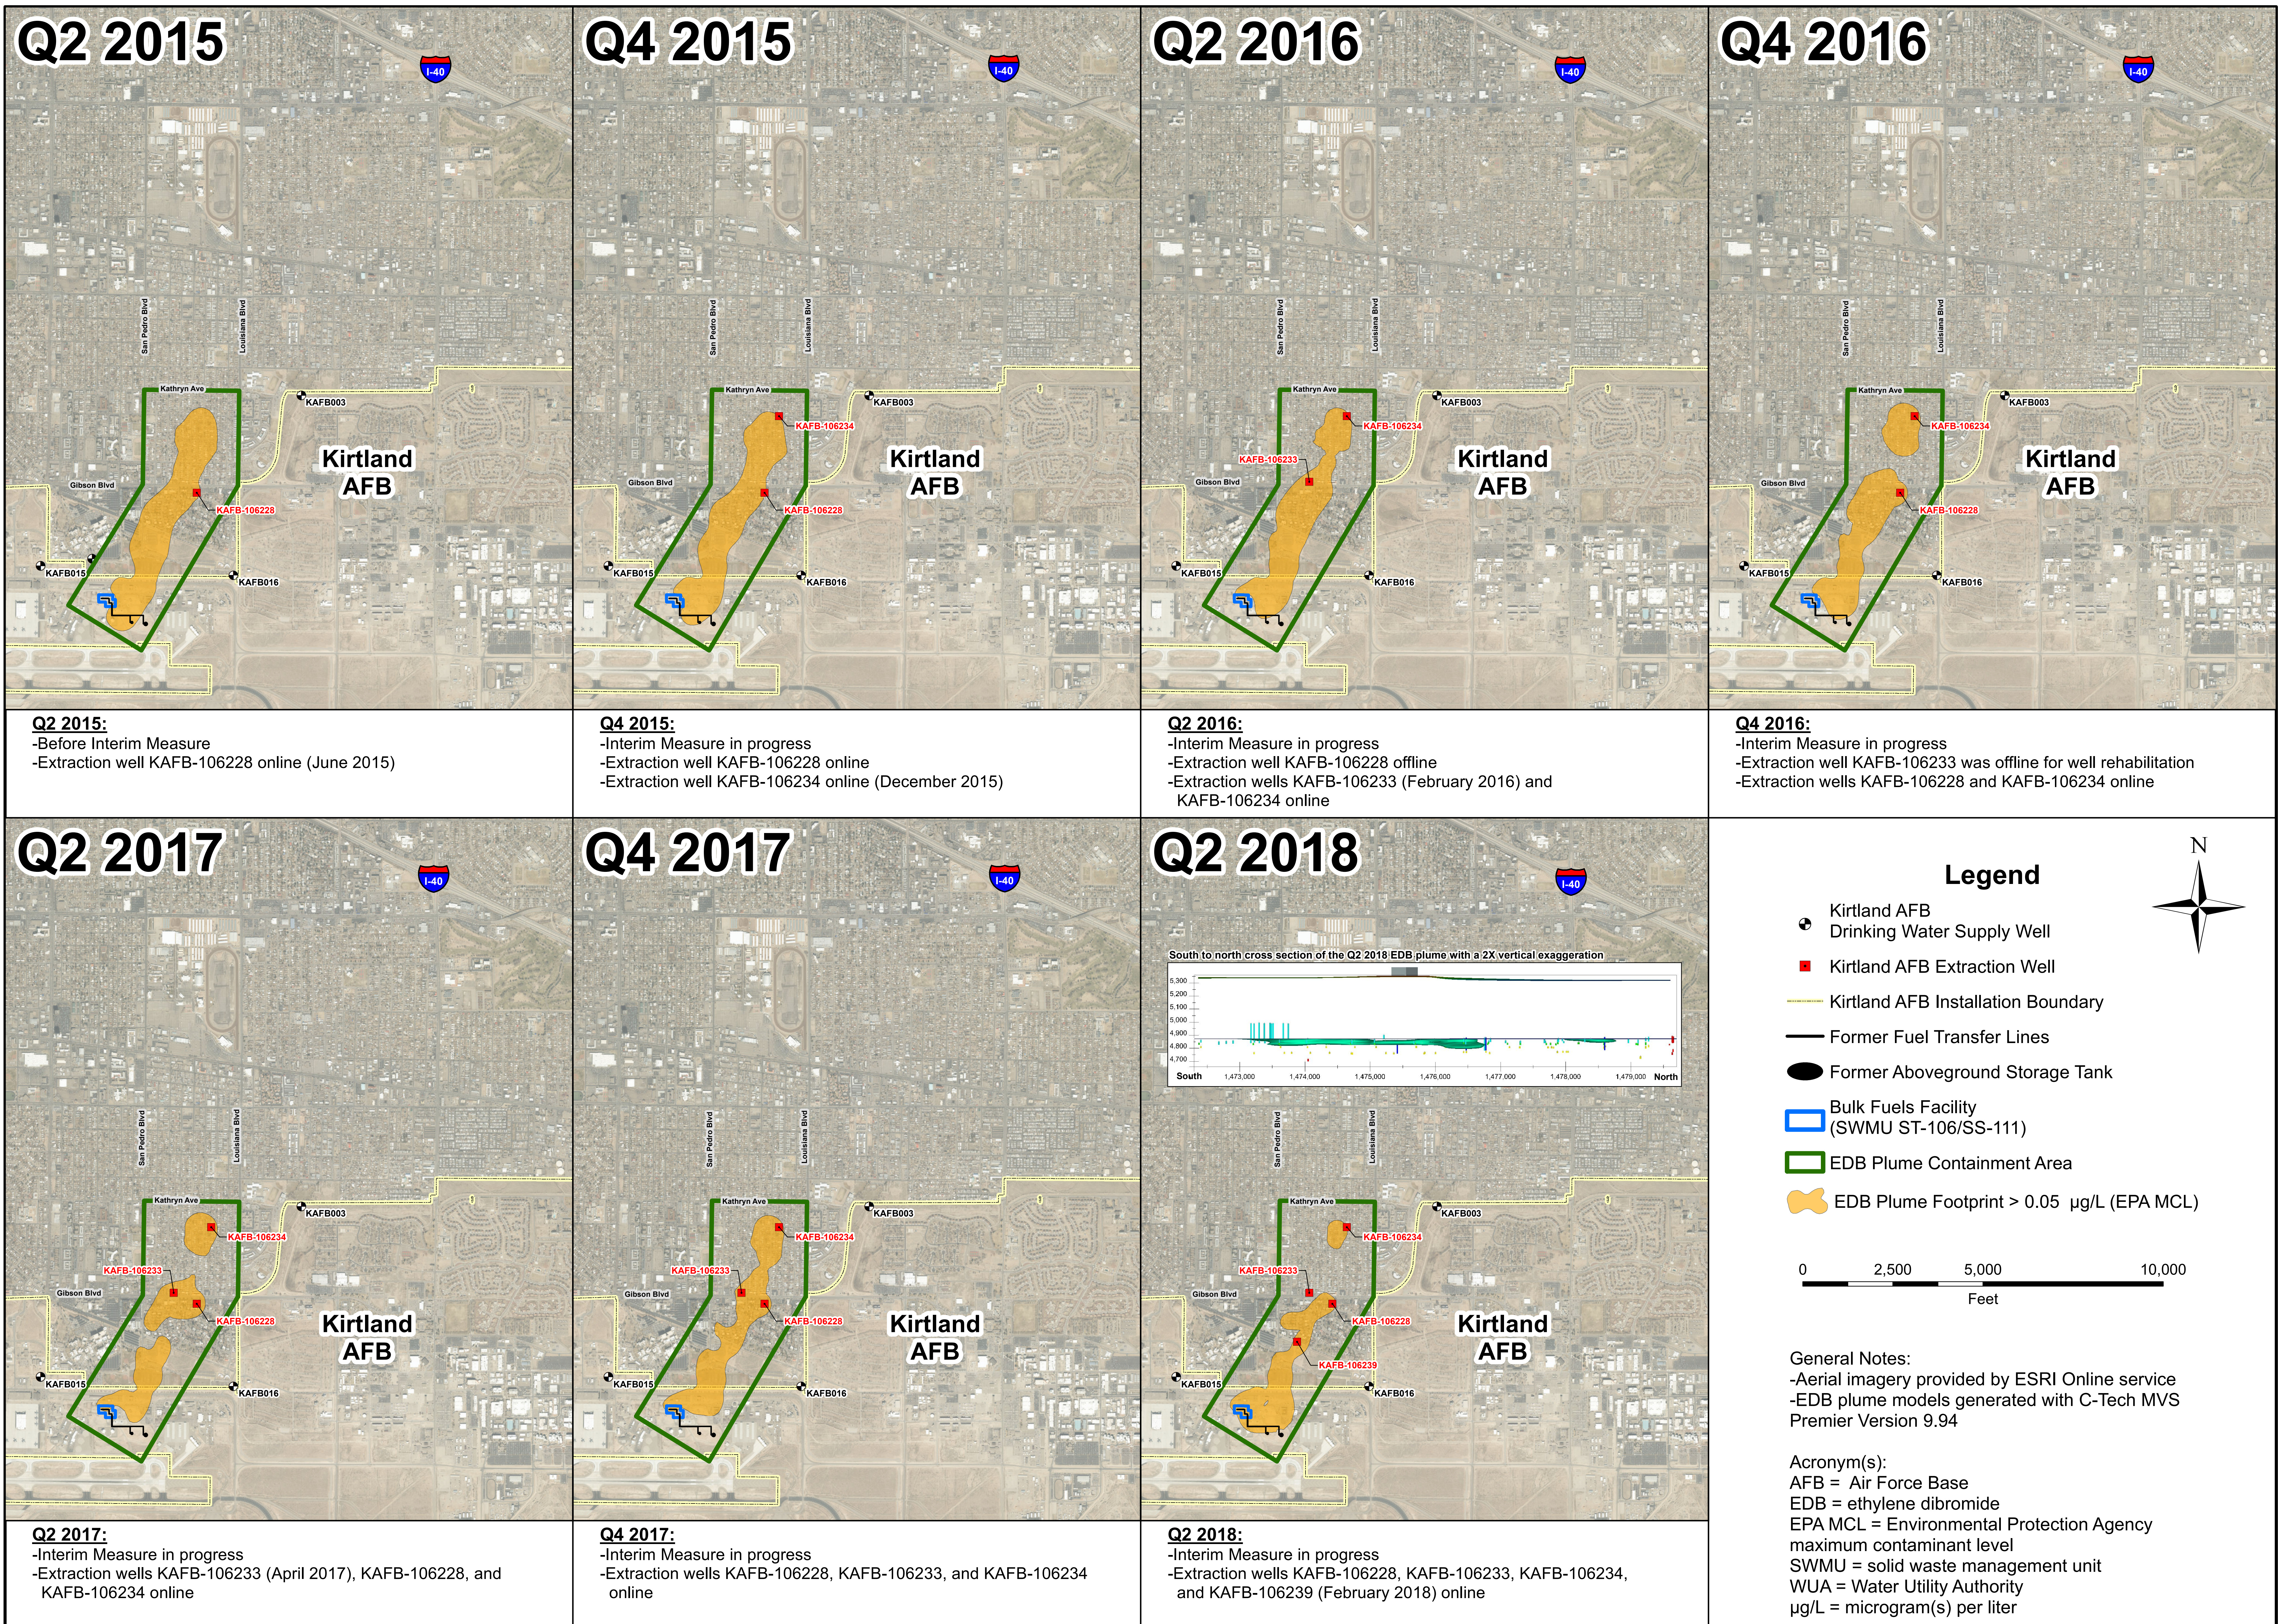

# EDB Plume Containment 2015 - 2018

**Q2 2015:**  
 -Before Interim Measure  
 -Extraction well KAFB-106228 online (June 2015)

**Q4 2015:**  
 -Interim Measure in progress  
 -Extraction well KAFB-106228 online  
 -Extraction well KAFB-106234 online (December 2015)

**Q2 2016:**  
 -Interim Measure in progress  
 -Extraction well KAFB-106228 offline  
 -Extraction wells KAFB-106233 (February 2016) and KAFB-106234 online

**Q4 2016:**  
 -Interim Measure in progress  
 -Extraction well KAFB-106233 was offline for well rehabilitation  
 -Extraction wells KAFB-106228 and KAFB-106234 online

**Q2 2017:**  
 -Interim Measure in progress  
 -Extraction wells KAFB-106233 (April 2017), KAFB-106228, and KAFB-106234 online

**Q4 2017:**  
 -Interim Measure in progress  
 -Extraction wells KAFB-106228, KAFB-106233, and KAFB-106234 online

**Q2 2018:**  
 -Interim Measure in progress  
 -Extraction wells KAFB-106228, KAFB-106233, KAFB-106234, and KAFB-106239 (February 2018) online